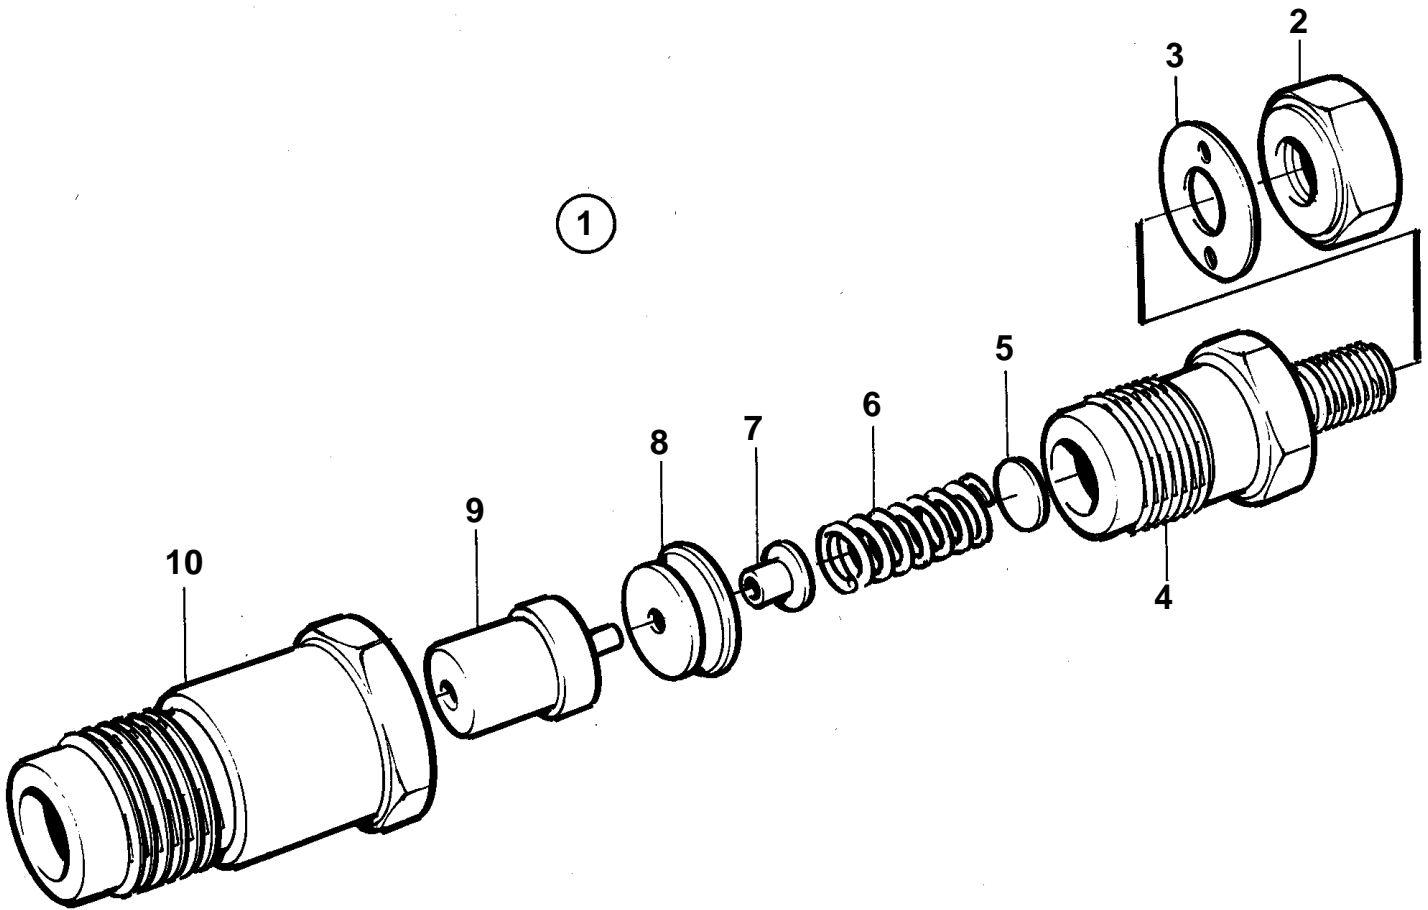

MD2010C, MD2010D, MD2020C, MD2020D

11659

MD2010C, MD2010D, MD2020C, MD2020D

REF	PART NO.	QTY	DESCRIPTION	NOTES
1	3580078	1	Injector	
	3803440	1	Injector, exch	Exchange unit
2	3580158	1	· Nut	
3	3580631	1	· Sealing washer	(3580159)
4		1	· Retainer	
5	3580161	X	· Shim	TH = 0,90mm
	3580162	X	· Shim	TH = 0,925mm
	3580163	X	· Shim	TH = 0,95mm
	3580164	X	· Shim	TH = 0,975mm
	3580165	X	· Shim	TH = 1,00mm
	3580166	X	· Shim	TH = 1,025mm
	3580167	X	· Shim	TH = 1,05mm
	3580168	X	· Shim	TH = 1,075mm
	3580169	X	· Shim	TH = 1,10mm
	3580170	X	· Shim	TH = 1,125mm
	3580171	X	· Shim	TH = 1,15mm
	3580172	X	· Shim	TH = 1,175mm
	3580173	X	· Shim	TH = 1,20mm
	3580174	X	· Shim	TH = 1,225mm
	3580175	X	· Shim	TH = 1,25mm
	3580176	X	· Shim	TH = 1,275mm
	3580177	X	· Shim	TH = 1,30mm
	3580178	X	· Shim	TH = 1,325mm
	3580179	X	· Shim	TH = 1,35mm
	3580180	X	· Shim	TH = 1,375mm
	3580181	X	· Shim	TH = 1,40mm
	3580182	X	· Shim	TH = 1,425mm
	3580183	X	· Shim	TH = 1,45mm
6	3580184	1	· Spring	
7	3580185	1	· Pressure bolt	
8	3580186	1	· Intermediate section	
9	3580187	1	· Nozzle	
10		1	· Nut	